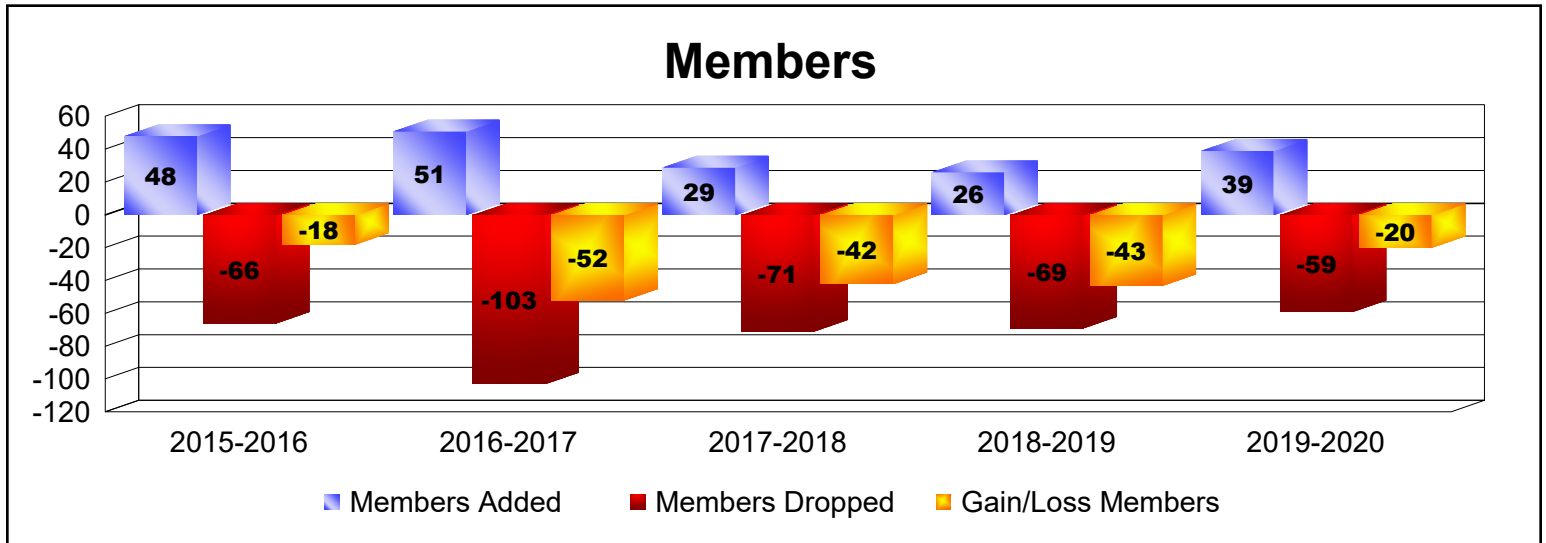

Year	New Clubs	Dropped Clubs	Gain/ Loss Clubs	New Members	Charter Members	Reinstate Members	Transfer Members	Total Member Added	Total Members Dropped	Gain/ Loss Members
2015-2016	0	0	0	45	0	1	2	48	-66	-18
2016-2017	0	-3	-3	48	0	1	2	51	-103	-52
2017-2018	0	-1	-1	24	0	2	3	29	-71	-42
2018-2019	0	0	0	21	1	3	1	26	-69	-43
2019-2020	0	0	0	38	0	1	0	39	-59	-20
Average	0	-1	-1	35	0	2	2	39	-74	-35

Year	New Clubs	Dropped Clubs	Gain/ Loss Clubs	New Members	Charter Members	Reinstate Members	Transfer Members	Total Member Added	Total Members Dropped	Gain/ Loss Members
2015-2016	0	-3	-3	99	2	10	15	126	-155	-29
2016-2017	0	-1	-1	102	0	5	20	127	-130	-3
2017-2018	0	-2	-2	94	0	3	11	108	-178	-70
2018-2019	0	-2	-2	78	0	4	1	83	-111	-28
2019-2020	0	0	0	58	0	7	11	76	-97	-21
Average	0	-2	-2	86	0	6	12	104	-134	-30