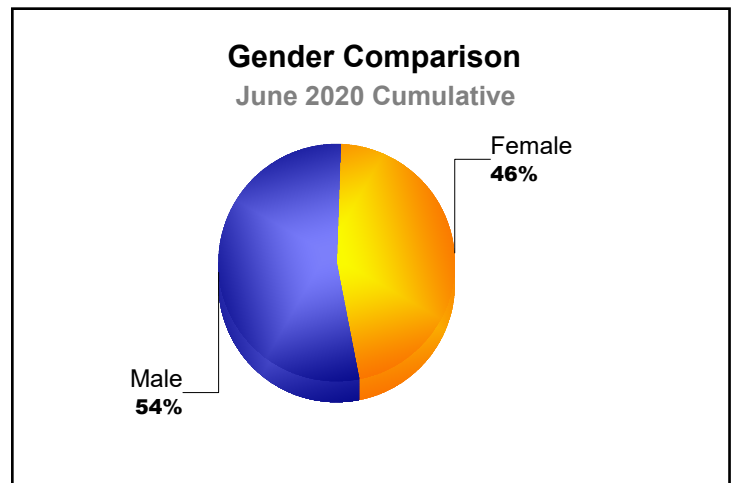

Year	New Clubs	Dropped Clubs	Gain/ Loss Clubs	New Members	Charter Members	Reinstate Members	Transfer Members	Total Member Added	Total Members Dropped	Gain/ Loss Members
2015-2016	0	0	0	45	0	1	2	48	-66	-18
2016-2017	0	-3	-3	48	0	1	2	51	-103	-52
2017-2018	0	-1	-1	24	0	2	3	29	-71	-42
2018-2019	0	0	0	21	1	3	1	26	-69	-43
2019-2020	0	0	0	38	0	1	0	39	-59	-20
Average	0	-1	-1	35	0	2	2	39	-74	-35