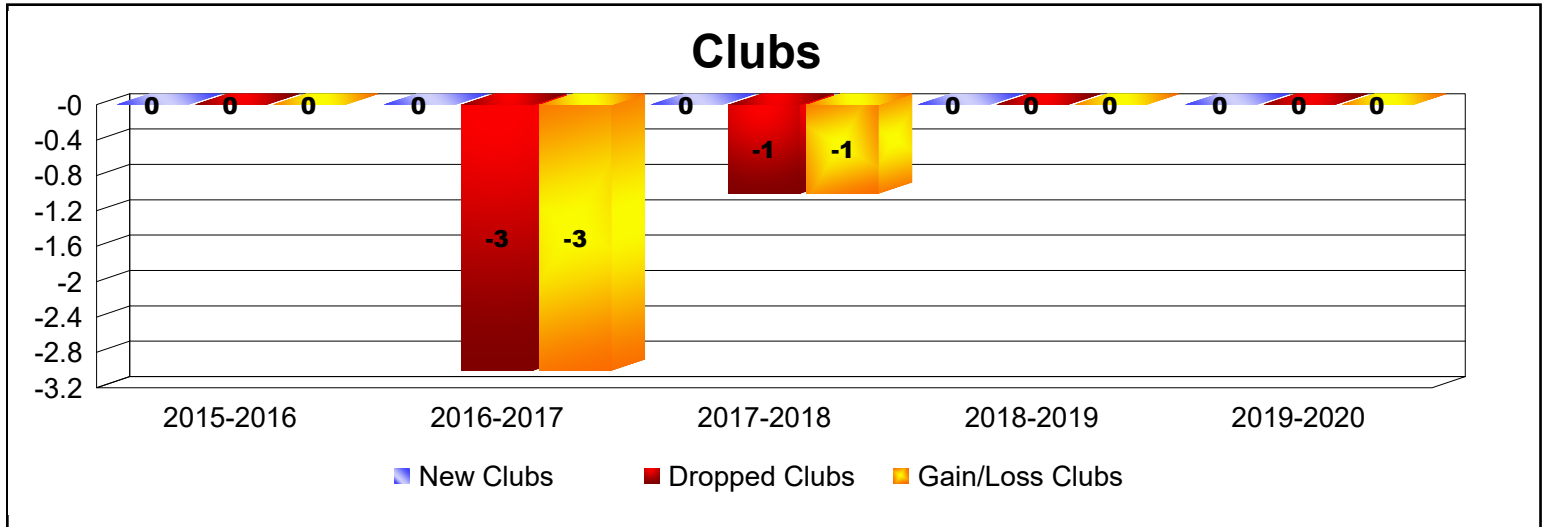

Year	New Clubs	Dropped Clubs	Gain/ Loss Clubs	New Members	Charter Members	Reinstate Members	Transfer Members	Total Member Added	Total Members Dropped	Gain/ Loss Members
2015-2016	0	0	0	45	0	1	2	48	-66	-18
2016-2017	0	-3	-3	48	0	1	2	51	-103	-52
2017-2018	0	-1	-1	24	0	2	3	29	-71	-42
2018-2019	0	0	0	21	1	3	1	26	-69	-43
2019-2020	0	0	0	38	0	1	0	39	-59	-20
Average	0	-1	-1	35	0	2	2	39	-74	-35

Year	New Clubs	Dropped Clubs	Gain/ Loss Clubs	New Members	Charter Members	Reinstate Members	Transfer Members	Total Member Added	Total Members Dropped	Gain/ Loss Members
2015-2016	0	-3	-3	99	2	10	15	126	-155	-29
2016-2017	0	-1	-1	102	0	5	20	127	-130	-3
2017-2018	0	-2	-2	94	0	3	11	108	-178	-70
2018-2019	0	-2	-2	78	0	4	1	83	-111	-28
2019-2020	0	0	0	58	0	7	11	76	-97	-21
Average	0	-2	-2	86	0	6	12	104	-134	-30