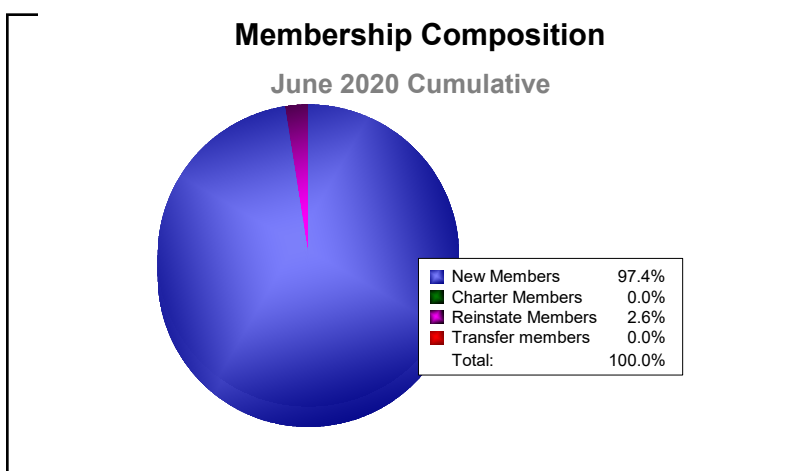

Year	New Clubs	Dropped Clubs	Gain/ Loss Clubs	New Members	Charter Members	Reinstate Members	Transfer Members	Total Member Added	Total Members Dropped	Gain/ Loss Members
2015-2016	0	0	0	45	0	1	2	48	-66	-18
2016-2017	0	-3	-3	48	0	1	2	51	-103	-52
2017-2018	0	-1	-1	24	0	2	3	29	-71	-42
2018-2019	0	0	0	21	1	3	1	26	-69	-43
2019-2020	0	0	0	38	0	1	0	39	-59	-20
Average	0	-1	-1	35	0	2	2	39	-74	-35

Year	New Clubs	Dropped Clubs	Gain/ Loss Clubs	New Members	Charter Members	Reinstate Members	Transfer Members	Total Member Added	Total Members Dropped	Gain/ Loss Members
2015-2016	0	-3	-3	99	2	10	15	126	-155	-29
2016-2017	0	-1	-1	102	0	5	20	127	-130	-3
2017-2018	0	-2	-2	94	0	3	11	108	-178	-70
2018-2019	0	-2	-2	78	0	4	1	83	-111	-28
2019-2020	0	0	0	58	0	7	11	76	-97	-21
Average	0	-2	-2	86	0	6	12	104	-134	-30